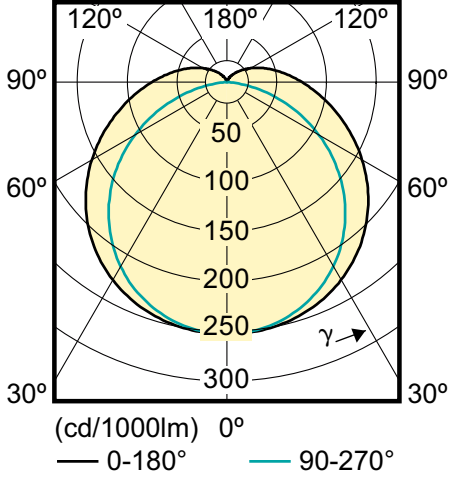

Işık Tekniği

Çalıştırma ve Elektrikle İlgili Bilgiler

order code	Input Frequency	Voltage (Nom)	Power (Rated) (Nom)	Starting Time (Max)
42794100	50-60	220-240	22	0.5
42796500	50-60	220-240	22	0.5

Onay ve Uygulama

order code	Energy Consumption kWh/1000 h	Energy Efficiency Label (EEL)
42794100	20	A+
42796500	20	A+

Sıcaklık

order code	T-Ambient (Max)	T-Ambient (Min)	T-Case Maximum (Nom)	T-Storage (Max)	T-Storage (Min)
42794100	45	-20	55	65	-40
42796500	45	-20	55	65	-40

© 2016 Philips Lighting Holding B.V.
Tüm hakları saklıdır.

Teknik özellikler önceden bildirilmeksizin değiştirilebilir. Ticari markalar Koninklijke Philips N.V. (Royal Philips) veya ilgili sahiplerine aittir.

www.philips.com/lighting

2016, Mayıs 24
Bilgi değişimi