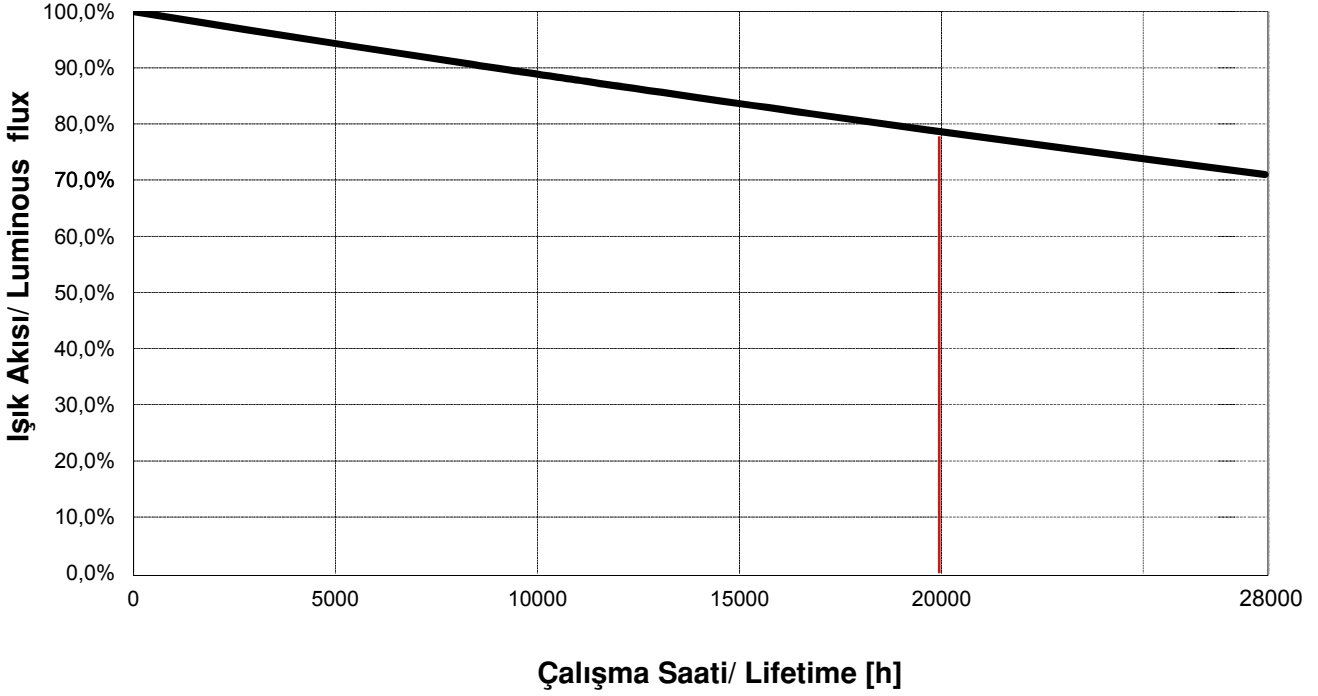

Yüksek Basınçlı Sodyum Lamba

70W E27

Verimli Sokak Aydınlatması- 15% varan enerji tasarrufu/ For ecient lighting - up to 15% energy saving

Lamba Tanımı:	EST-70	Lamp designation:	EST-70
Lamba Kodu:	RV003	Order number:	RV003
Işık Rengi:	2000 K	Colour temperature:	2000 K
Işık Akısı:	6500 lm	Luminous flux:	6500 lm

Işık Akısı Azalma Eğrisi/ Lumens drop over lifetime

Bu eğri laboratuvar ortamında tanımlanmış ve kararlı ortam koşullarında yapılan testler neticesinde elde edilmiştir. Farklı çalışma koşulları bu eğride değişiklikler doğurabilir. Ayrıca, her bir bireysel lambanın eğrisi, bu eğriden farklılık gösterebilir. Test koşulu: 11,5 saat yanar durumda, 0,5 saat sönük durumda.

The curve for the lumens drop is based on several tests under defined and stable conditions in the laboratory. Other conditions may result in changed values. Also, the performance of single lamps or group of lamps may deviate from the shown curve. Switching cycle: 11.5 hours on, 0.5 hours off