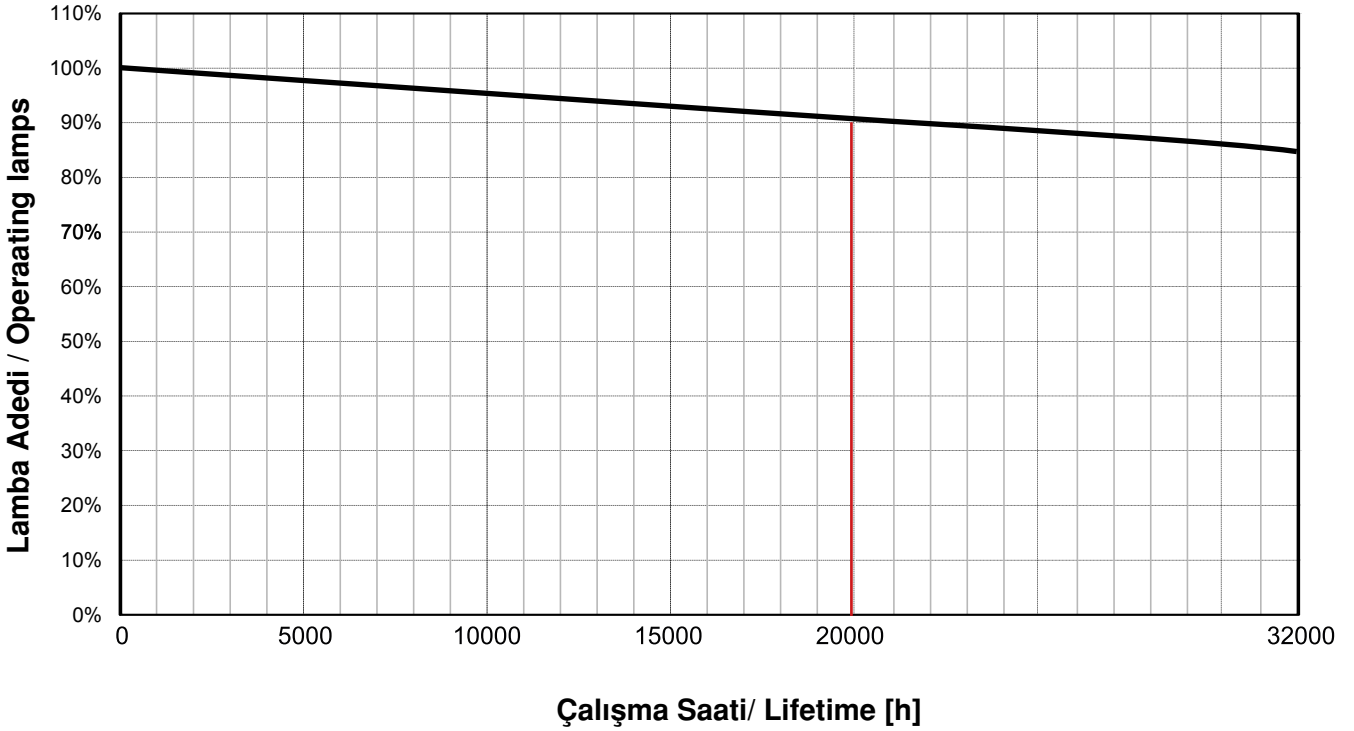

Yüksek Basıncılı Sodyum Lamba

400W E40

Verimli Sokak Aydınlatması- 15% varan enerji tasarrufu/ For ecient lightinging - up to 15% energy saving

Lamba Tanımı:	EST-400	Lamp designation:	EST-400
Lamba Kodu:	RV011	Order number:	RV011
Lamba Ömrü:	32000 h	Average life:	32000 h

**Lamba Çalışma Eğrisi/
Typical lamp survival rate over lifetime**

Bu eğri laboratuvar ortamında tanımlanmış ve kararlı ortam koşullarında yapılan testler neticesinde elde edilmiştir.
Farklı çalışma koşulları bu eğride değişiklikler doğurabilir.
Ayrıca, her bir bireysel lambanın eğrisi, bu eğriden farklılık gösterebilir.
Test koşulu: 11,5 saat yanar durumda, 0,5 saat sönük durumda.

The shown curve is based on several tests under defined and stable conditions in the laboratory. Other conditions may result in changed values.
Also, the performance of single lamps or group of lamps may deviate from the shown curve.
Switching cycle: 11.5 hours on, 0.5 hours off