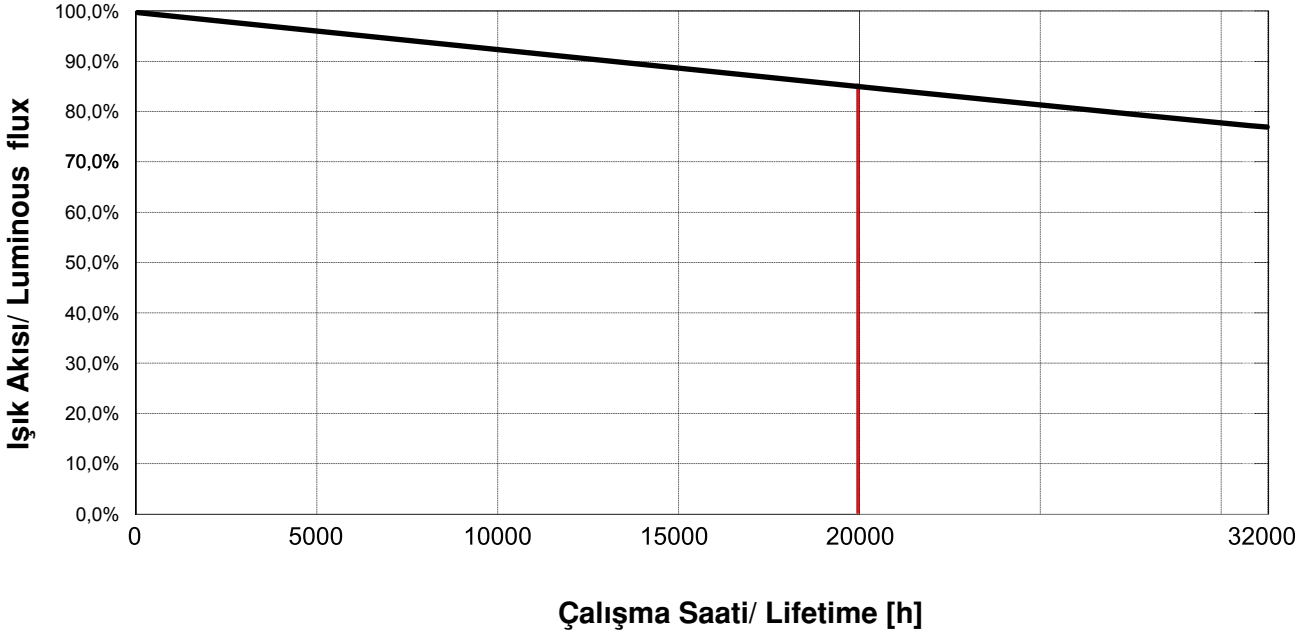

Yüksek Basıncılı Sodyum Lamba

400W E40

Verimli Sokak Aydınlatması- 15% varan enerji tasarrufu/ For ecient lighting - up to 15% energy saving

Lamba Tanımı:	EST-400	Lamp designation:	EST-400
Lamba Kodu:	RV011	Order number:	RV011
Işık Rengi:	2000 K	Colour temperature:	2000 K
Işık Akısı:	55000 lm	Luminous flux:	55000 lm

Işık Akısı Azalma Eğrisi/ Lumens drop over lifetime

Bu eğri laboratuvar ortamında tanımlanmış ve kararlı ortam koşullarında yapılan testler neticesinde elde edilmiştir. Farklı çalışma koşulları bu eğride değişiklikler doğurabilir. Ayrıca, her bir bireysel lambanın eğrisi, bu eğriden farklılık gösterebilir. Test koşulu: 11,5 saat yanar durumda, 0,5 saat sönük durumda.

The curve for the lumens drop is based on several tests under defined and stable conditions in the laboratory. Other conditions may result in changed values. Also, the performance of single lamps or group of lamps may deviate from the shown curve. Switching cycle: 11.5 hours on, 0.5 hours off