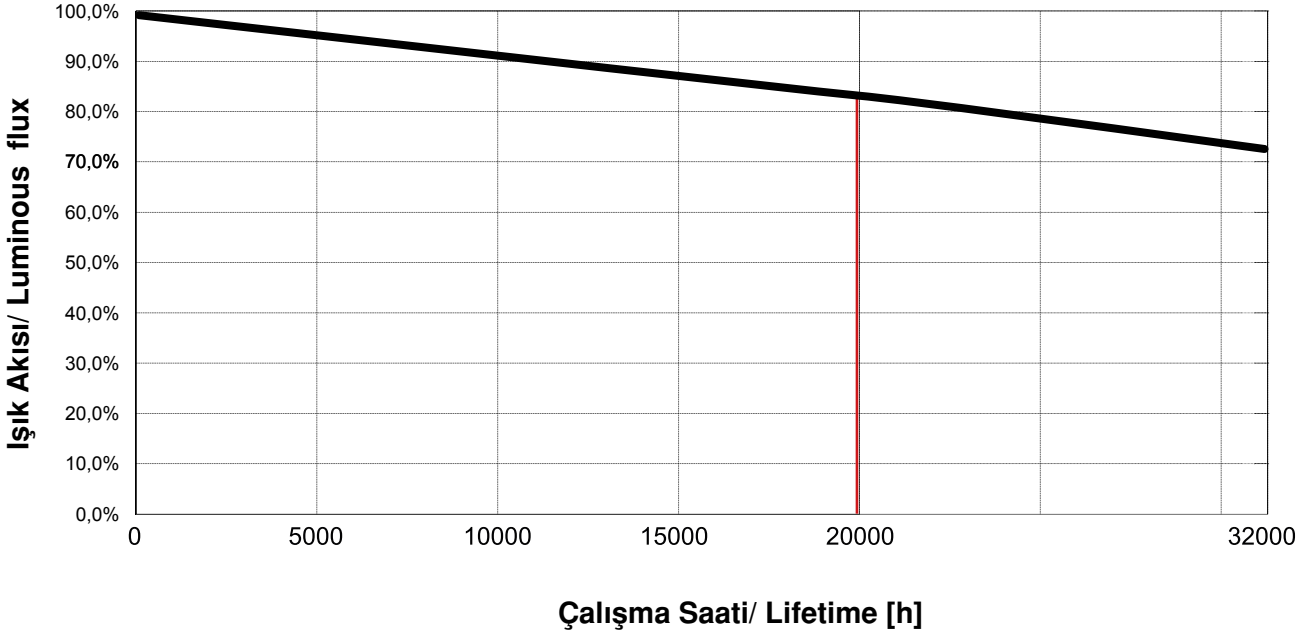

Yüksek Basınçlı Sodyum Lamba

100W E40

Verimli Sokak Aydınlatması- 15% varan enerji tasarrufu/ For ecient lighting - up to 15% energy saving

Lamba Tanımı:	EST-100	Lamp designation:	EST-100
Lamba Kodu:	RV005	Order number:	RV005
Işık Rengi:	2000 K	Colour temperature:	2000 K
Işık Akısı:	10500 lm	Luminous flux:	10500 lm

Işık Akısı Azalma Eğrisi/ Lumens drop over lifetime

Bu eğri laboratuvar ortamında tanımlanmış ve kararlı ortam koşullarında yapılan testler neticesinde elde edilmiştir. Farklı çalışma koşulları bu eğride değişiklikler doğurabilir. Ayrıca, her bir bireysel lambanın eğrisi, bu eğriden farklılık gösterebilir. Test koşulu: 11,5 saat yanar durumda, 0,5 saat sönük durumda.

The curve for the lumens drop is based on several tests under defined and stable conditions in the laboratory. Other conditions may result in changed values. Also, the performance of single lamps or group of lamps may deviate from the shown curve. Switching cycle: 11.5 hours on, 0.5 hours off